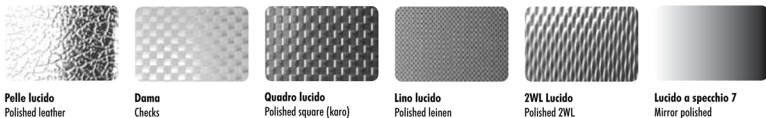

Acciaio antigraffio / vandal proof stainless steel

Pelle lucido
Polished leather

Dama Checks

Quadro lucido
Polished square (karo)

Lino lucido
Polished leinen

2WL Lucido
Polished 2WL

Lucido a specchio 7
Mirror polished